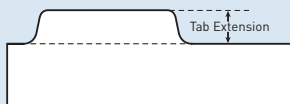

- n 9" x 11" 3-hole
- n 9" x 11" 2-hole
- n 8 1/2" x 11 1/2"

FILEBACK

- n 110 lb. ivory index

FILEBACK

- n 8 1/2" x 13"
- n 11" x 10"
- n 8 7/8" x 12 5/8"
- n 9" x 12 5/8"

TABS

Extension (height of tab)

- n 3/8"
- n Other _____

Length or cut

BOTTOM TABS

- n 1 1/16" - 7 tabs per bank
- n 1 1/4" - 6 tabs per bank
- n 1 1/2" - 5 tabs per bank
- n 1 7/8" - 4 tabs per bank
- n 2 1/2" - 3 tabs per bank

SIDE TABS

- n 1 1/4" - 2" - 8 tabs per bank - 5 tabs per bank
- n 1 7/16" - 2 1/2" - 7 tabs per bank - 4 tabs per bank
- n 1 11/16" - 3 5/16" - 6 tabs per bank - 3 tabs per bank