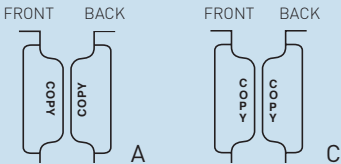

PRINTING

One or two-sided printing is available on both indexes and tabs.
Attach separate sheet with exact wording.

3

Tabs

INK COLOR

- n Black
- n PMS (specify) _____

PRINT FORMAT

- n A - Permits full use of tab length for copy
- n C - For stacked copy reading top to bottom

Indexes/dividers

INK COLOR

- n Black
- n PMS (specify) _____

LOCATION

- n Front cover
- n Back cover

FASTENERS

Type

INDEX