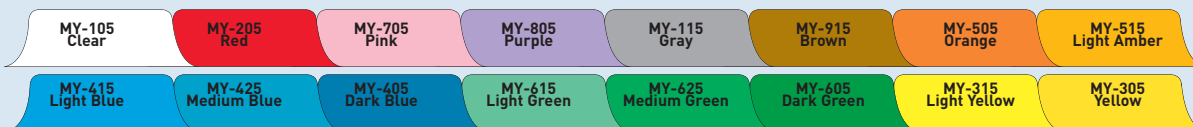

Length or cut

BOTTOM TABS

- n 1 1/16" - 7 tabs per bank
- n 1 1/4" - 6 tabs per bank
- n 1 1/2" - 5 tabs per bank
- n 1 7/8" - 4 tabs per bank
- n 2 1/2" - 3 tabs per bank

SIDE TABS

- n 1 1/4" - 2" - 8 tabs per bank - 5 tabs per bank
- n 1 7/16" - 2 1/2" - 7 tabs per bank - 4 tabs per bank
- n 1 11/16" - 3 5/16" - 6 tabs per bank - 3 tabs per bank

Styles

- n Plain
- n Printed tabs with Mylar (16 colors)

2

Note: Only our standard choices are represented below. We can create almost anything that you can imagine. Contact your Account Representative for details and pricing.