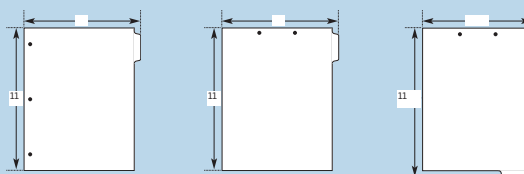

PAPER

Quantity _____

1

Stock

INDEX

- n 90 lb. white
- n 90 lb. buff

Sheet Size

INDEX

- n 9" x 11" 3-hole
- n 9" x 11" 2-hole
- n 8 1/2" x 11 1/2"

FILEBACK

- n 110 lb. ivory index

FILEBACK

- n 8 1/2" x 13"
- n 11" x 10"
- n 8 7/8" x 12 5/8"
- n 9" x 12 5/8"

TABS

Extension (height of tab)

- n 3/8"
- n Other _____

Length or cut

BOTTOM TABS

- n 1 1/16" - 7 tabs per bank
- n 1 1/4" - 6 tabs per bank
- n 1 1/2" - 5 tabs per bank
- n 1 7/8" - 4 tabs per bank
- n 2 1/2" - 3 tabs per bank

SIDE TABS

- n 1 1/4" - 2" - 8 tabs per bank - 5 tabs per bank
- n 1 7/16" - 2 1/2" - 7 tabs per bank - 4 tabs per bank
- n 1 11/16" - 3 5/16" - 6 tabs per bank - 3 tabs per bank