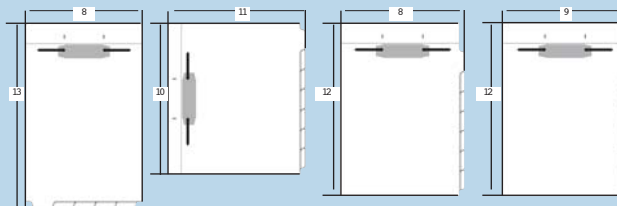

- n 9" x 11" 3-hole
- n 9" x 11" 2-hole
- n 8 1/2" x 11 1/2"

FILEBACK

- n 110 lb. ivory index

FILEBACK

- n 8 1/2" x 13"
- n 11" x 10"
- n 8 7/8" x 12 5/8"
- n 9" x 12 5/8"

TABS

Extension (height of tab)

- n 3/8"
- n Other _____

Length or cut

BOTTOM TABS

- n 1 1/16" - 7 tabs per bank
- n 1 1/4" - 6 tabs per bank
- n 1 1/2" - 5 tabs per bank
- n 1 7/8" - 4 tabs per bank
- n 2 1/2" - 3 tabs per bank

SIDE TABS

- n 1 1/4" - 2" - 8 tabs per bank - 5 tabs per bank
- n 1 7/16" - 2 1/2" - 7 tabs per bank - 4 tabs per bank
- n 1 11/16" - 3 5/16" - 6 tabs per bank - 3 tabs per bank